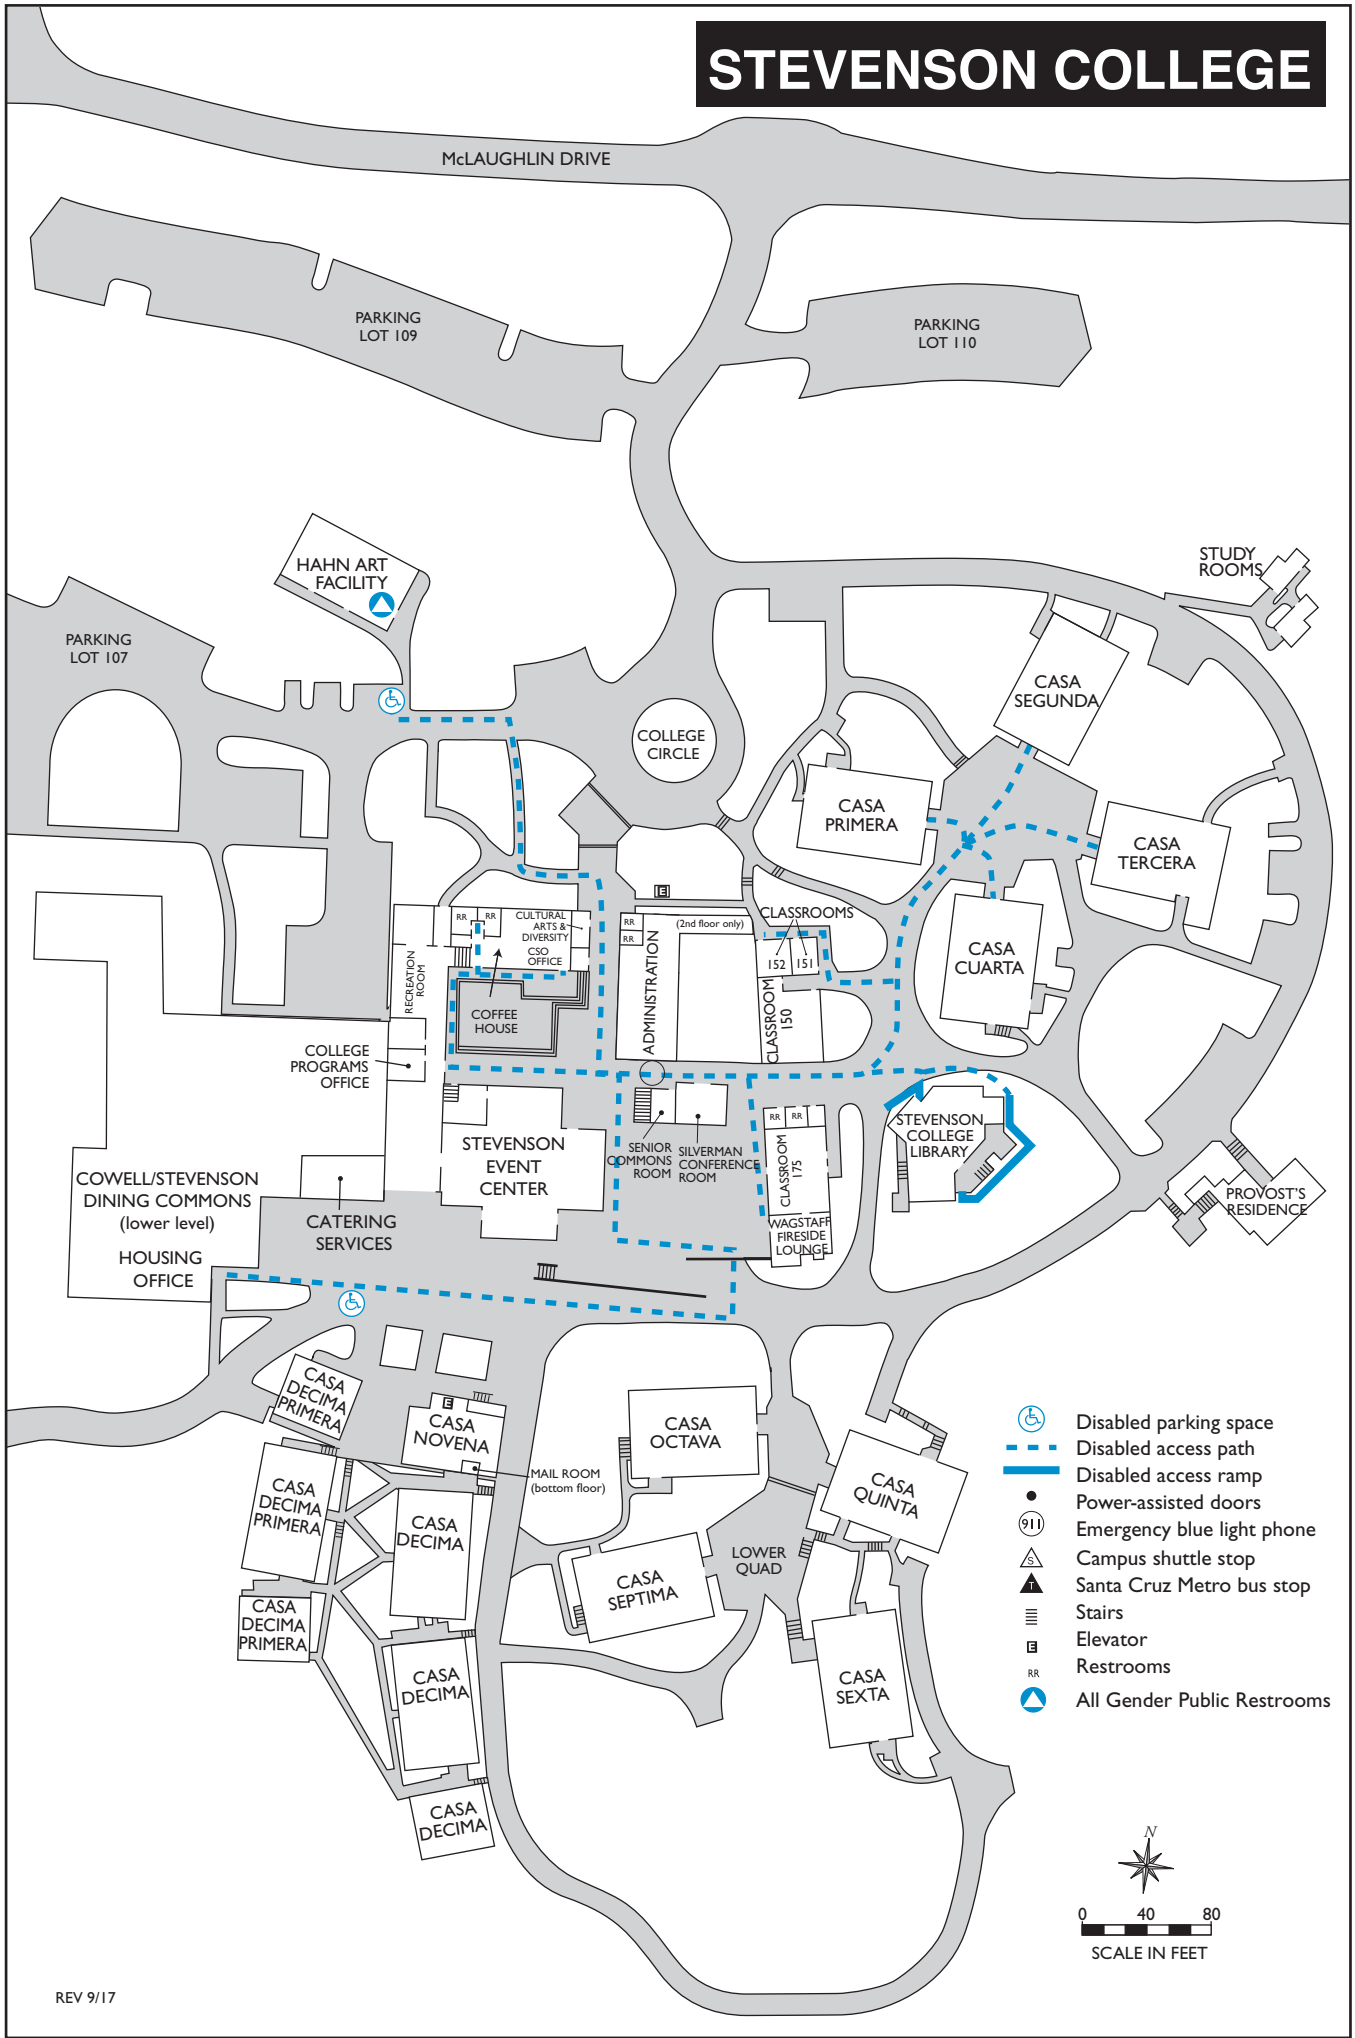

# STEVENSON COLLEGE

McLAUGHLIN DRIVE

PARKING LOT 109

PARKING LOT 110

HAHN ART FACILITY

STUDY ROOMS

PARKING LOT 107

COLLEGE CIRCLE

CASA SEGUNDA

CASA PRIMERA

CASA TERCERA

CASA CUARTA

COFFEE HOUSE

ADMINISTRATION (2nd floor only)

CLASSROOMS

CLASSROOM 152

CASA OCTAVA

CASA QUINTA

CASA DECIMA PRIMERA

CASA DECIMA

MAIL ROOM (bottom floor)

CASA SEPTIMA

LOWER QUAD

CASA DECIMA PRIMERA