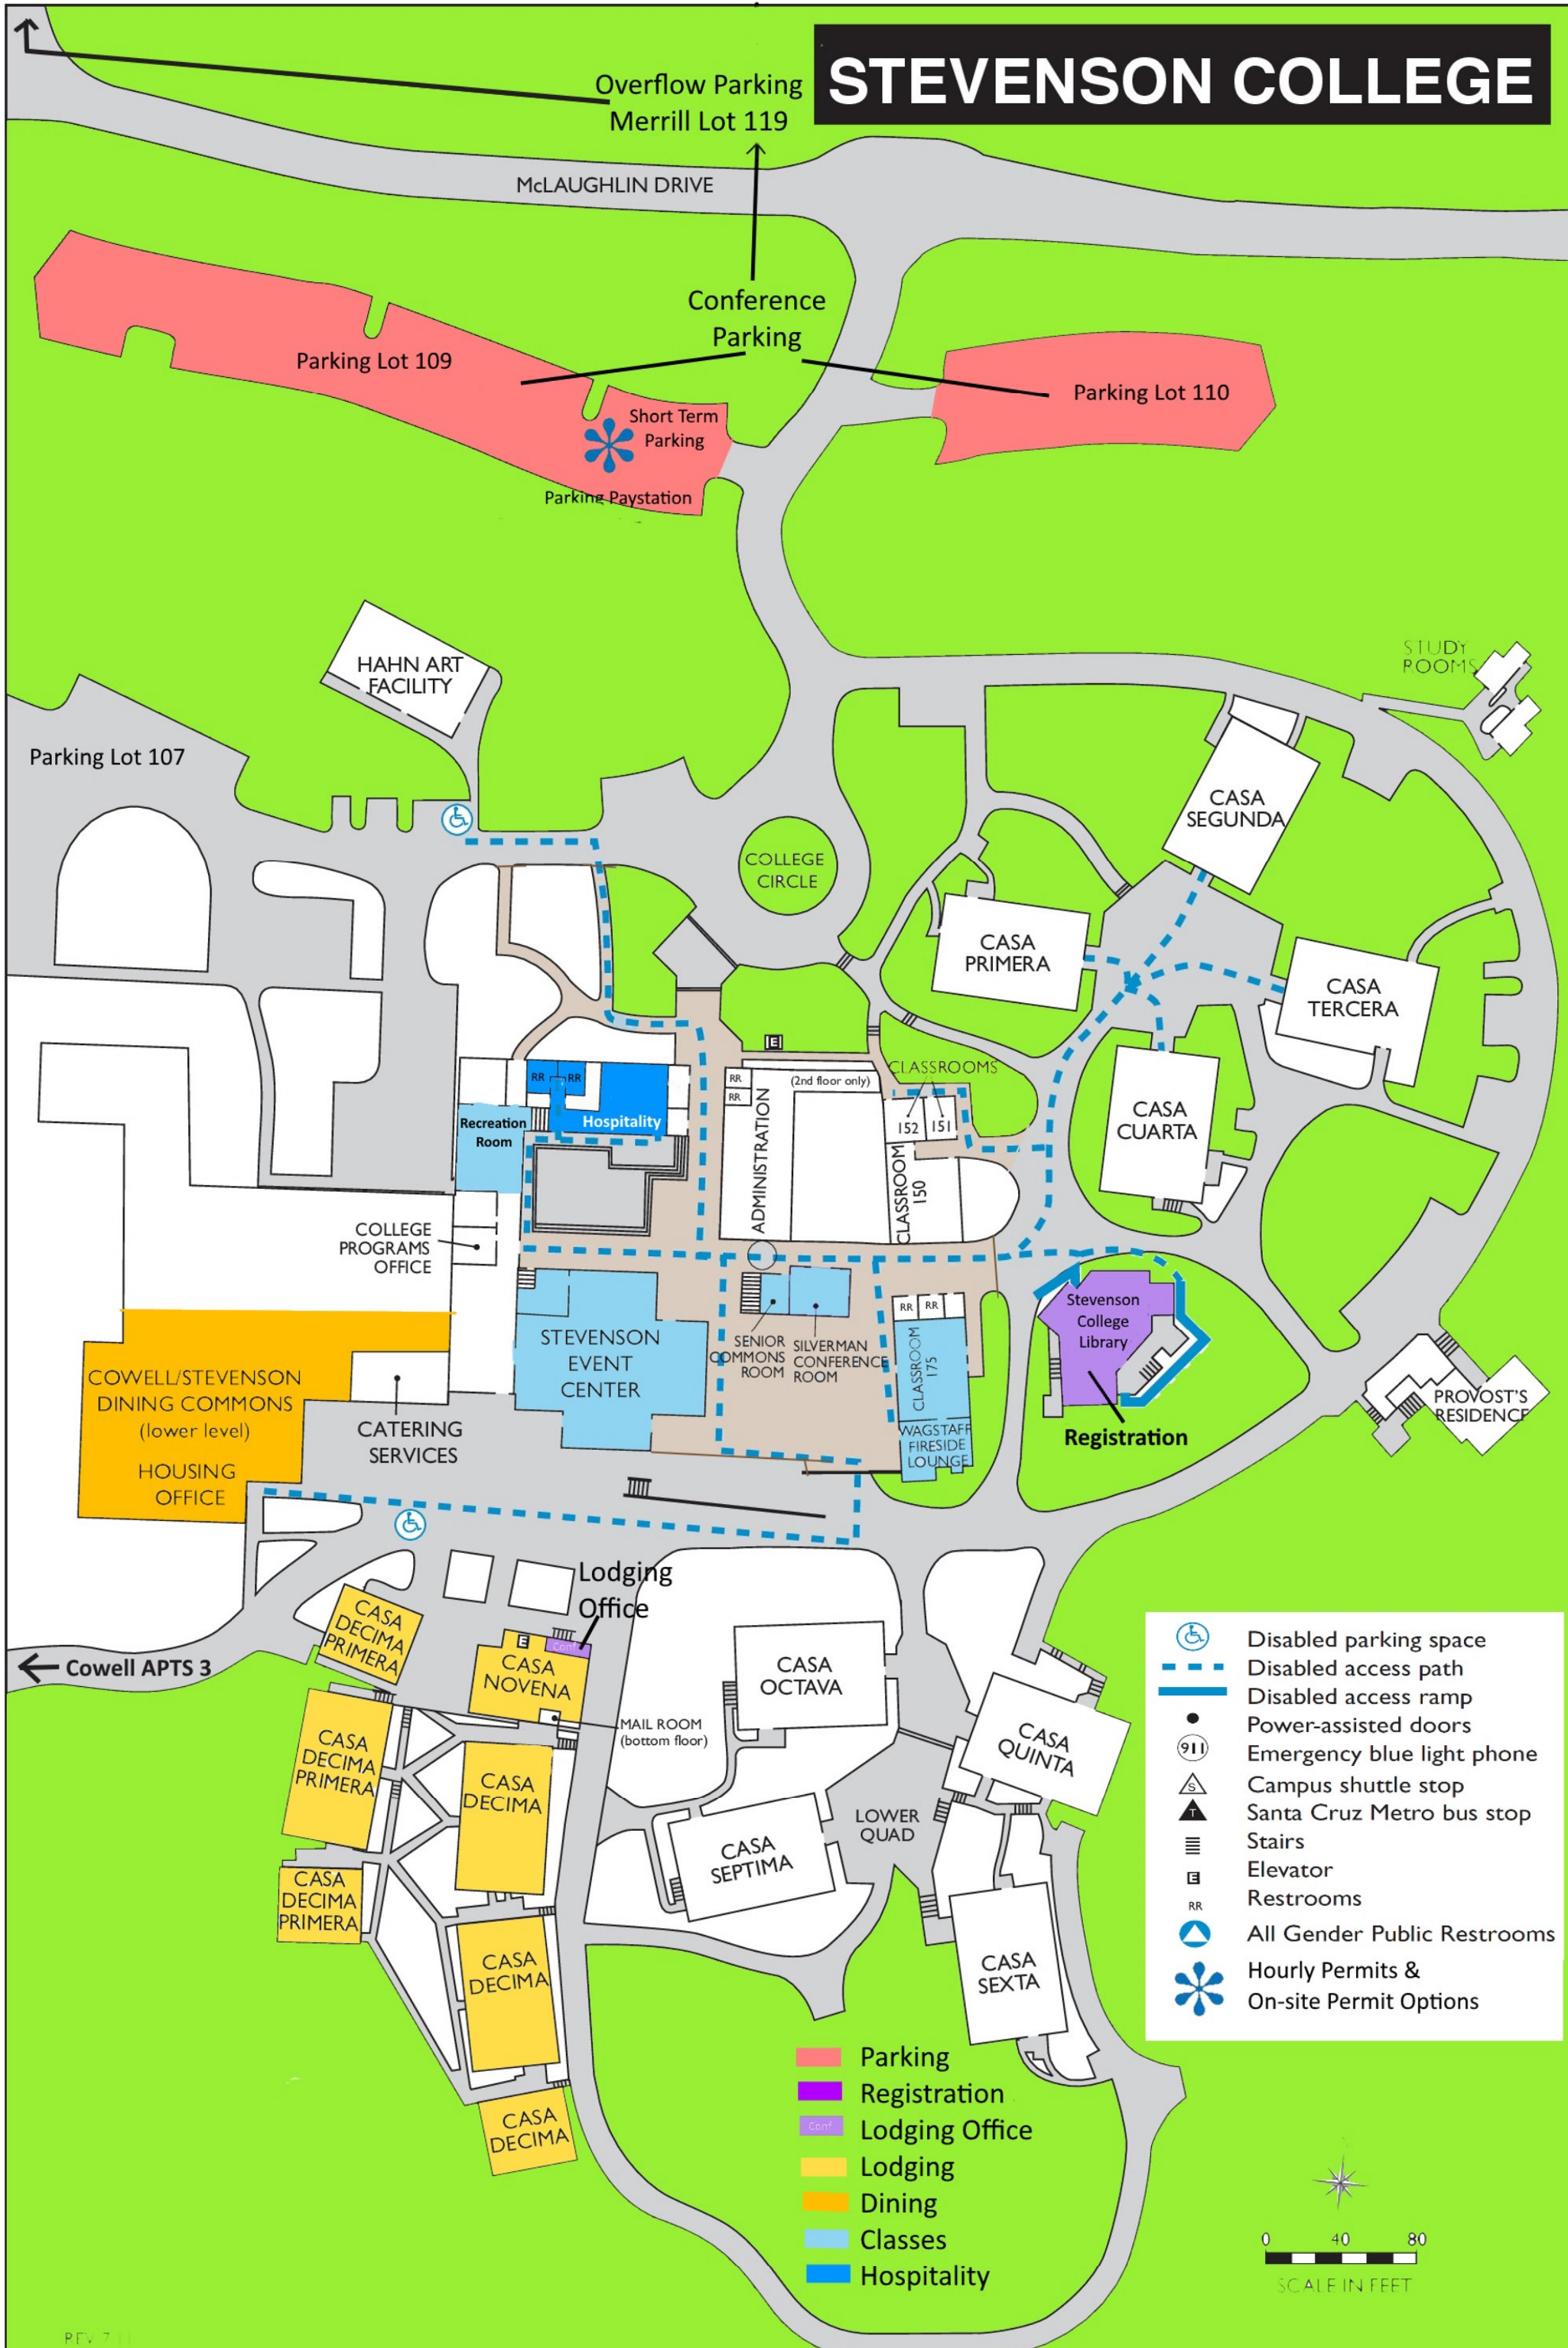

STEVENSON COLLEGE

- Disabled parking space
- Disabled access path
- Disabled access ramp
- Power-assisted doors
- Emergency blue light phone
- Campus shuttle stop
- Santa Cruz Metro bus stop
- Stairs
- Elevator
- Restrooms
- All Gender Public Restrooms
- Hourly Permits & On-site Permit Options

- Parking
- Registration
- Lodging Office
- Lodging
- Dining
- Classes
- Hospitality